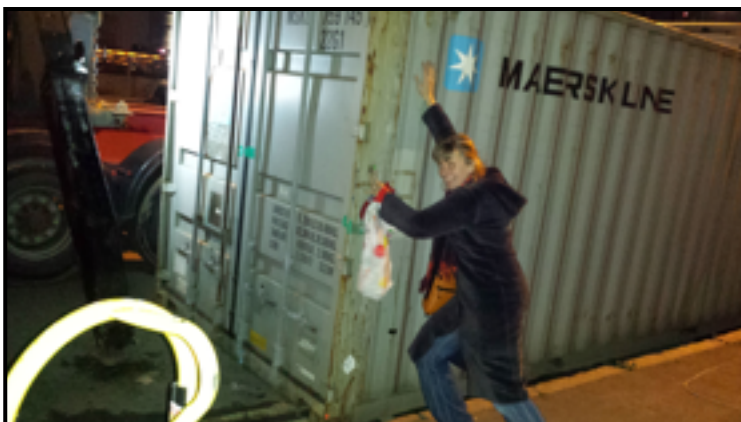

Alanouwaly Salifou Sylla Foundation

Newsletter - Vol 4 Summer 2015

Highlights since autumn 2014

Heath House Christmas Fair

- New online site @ 'charity choice' & 'charity checkout'
- Animals for Alanouwaly Guinea appeal
- African music school workshops & performance @ schools & church fete
- 7th Salifest
- container with donations sent to Guinea
- solar power system installed @ Guinea centre
- stage 3 of house built